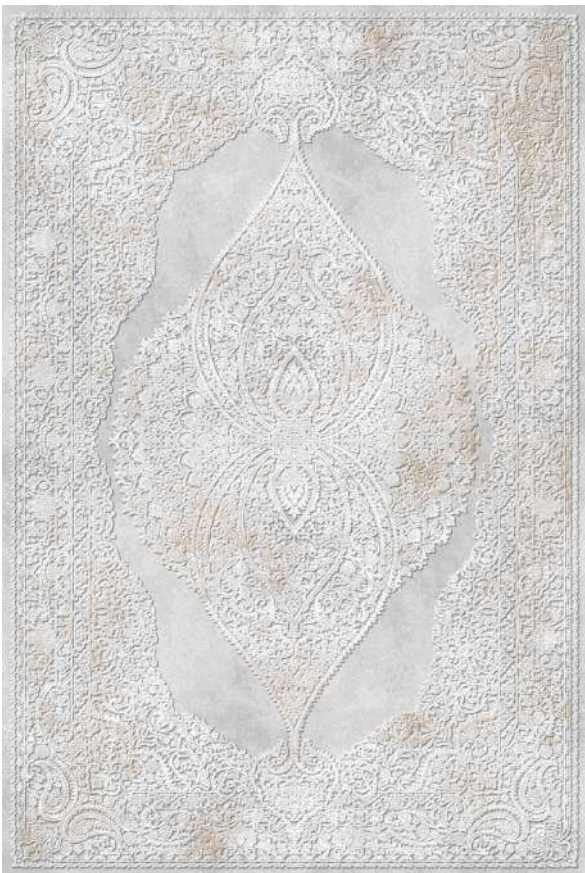

025 Silver - Beige