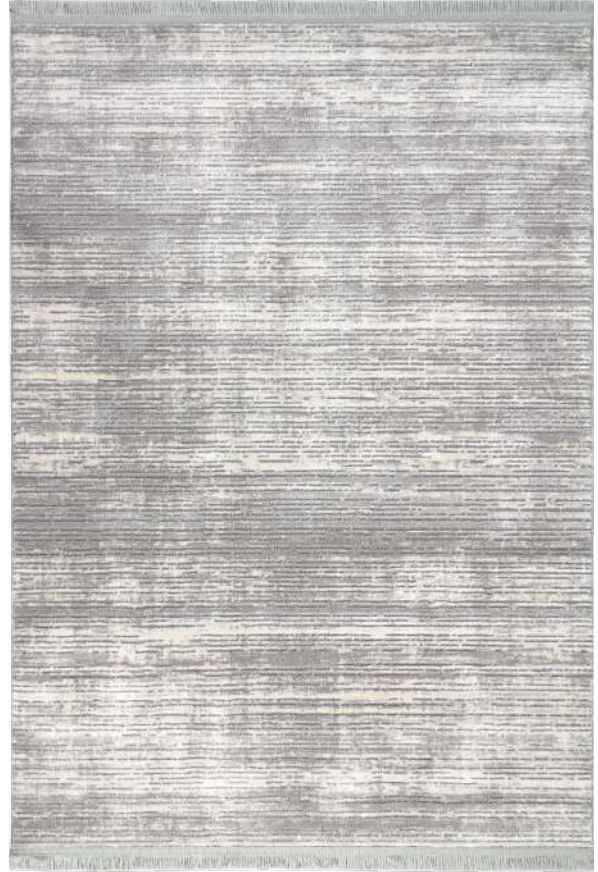

5860C Bordo

5860D Grey

5860E Gold

5860F Cooper

Pile : 100% Acrylic | Pile Height: 13 mm | Weight: +/- 3200 gr/m²

RESITAL PREMIUM

LAGUNA

collection

Available Sizes : 080x150 | 080x300 | 100x150 | 100x300
120x170 | 160x230 | 200x290

010 Beige

010 Silver

012 Beige

012 Silver

Pile : 100% Acryl | **Pile Height: 11 mm** | Weight: +/- 2600 gr/m²

RESITAL PREMIUM