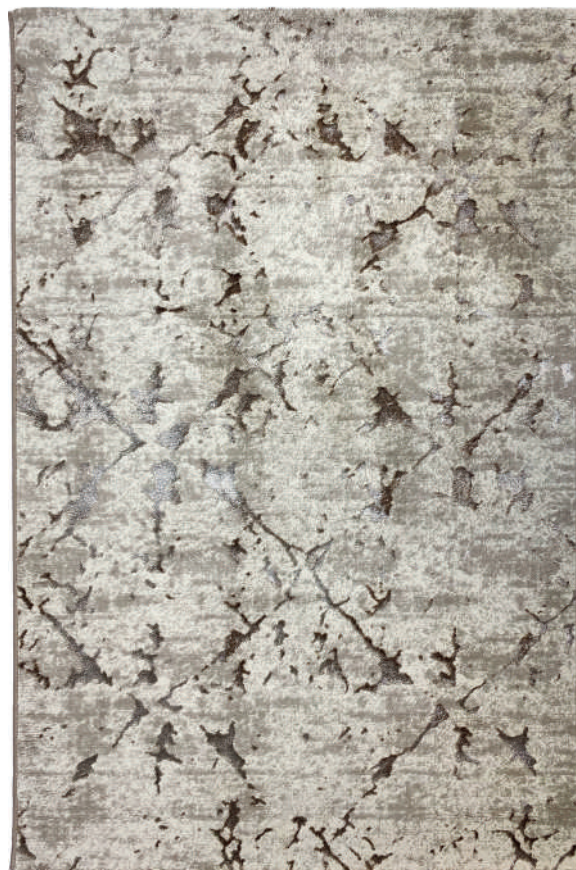

223 Brown

Pile : 65% Polyester, 35% PP | **Pile Height: 11 mm** | Weight: +/- 2200 gr/m²