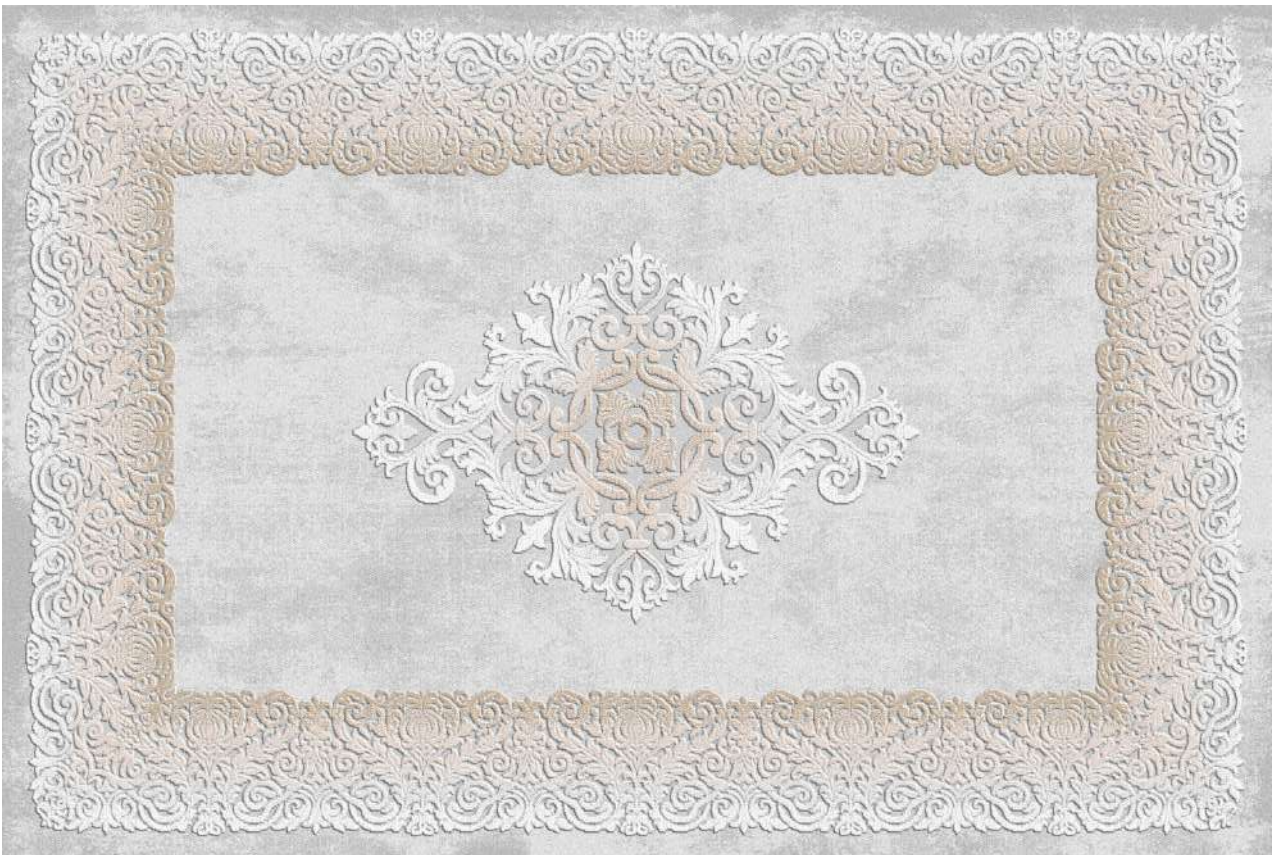

Available Sizes : 080x150 | 080x300 | 100x150 | 100x300 | 120x170 | 160x230 | 200x290

018 Silver-Blue

018 Silver

018 Silver-Beige

Pile : 100% Acryl | **Pile Height: 11 mm** | Weight: +/- 2600 gr/m²

024 Silver