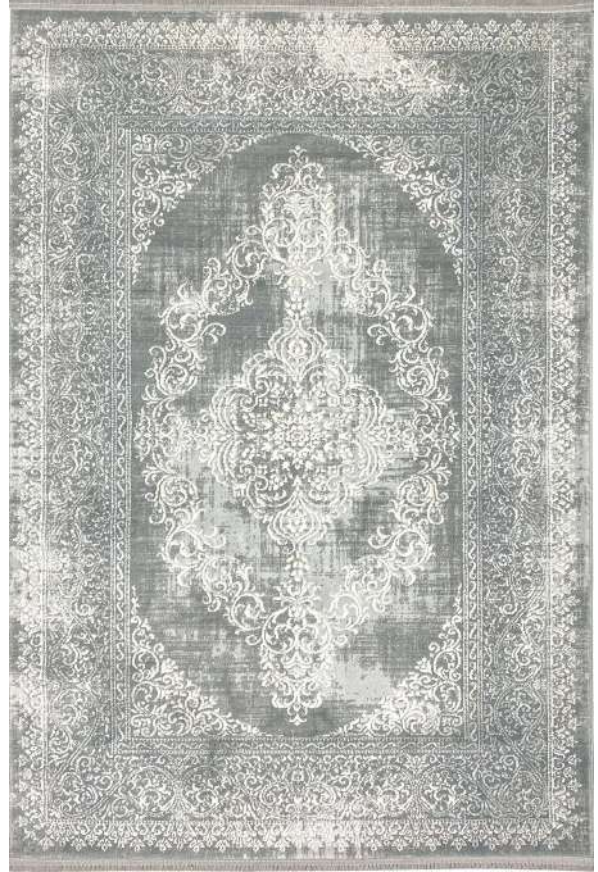

5860D Grey

Pile : 100% Acrylic | Pile Height: 13 mm | Weight: +/- 3200 gr/m²