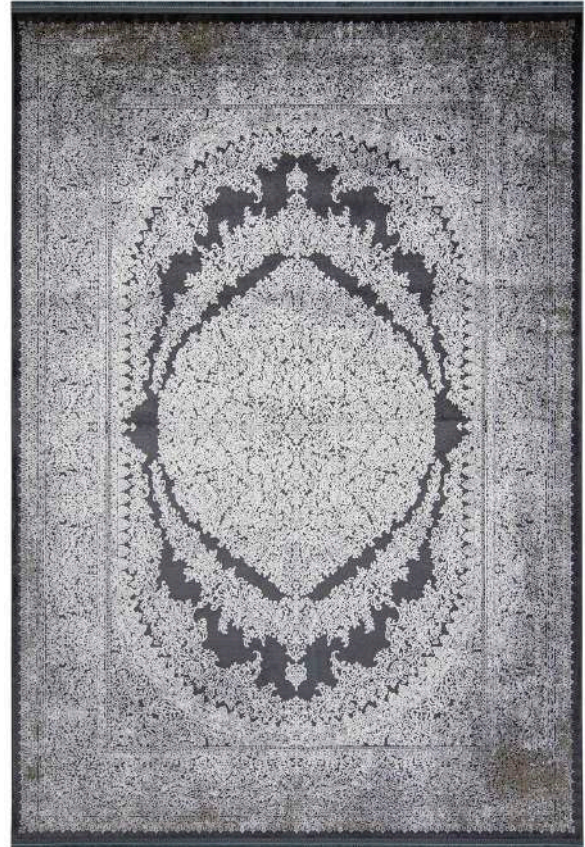

8570 Anthracite

Pile : 40% Acrylic, 60% Viscon | **Pile Height: 7 mm** | Weight: +/- 1700 gr/m²