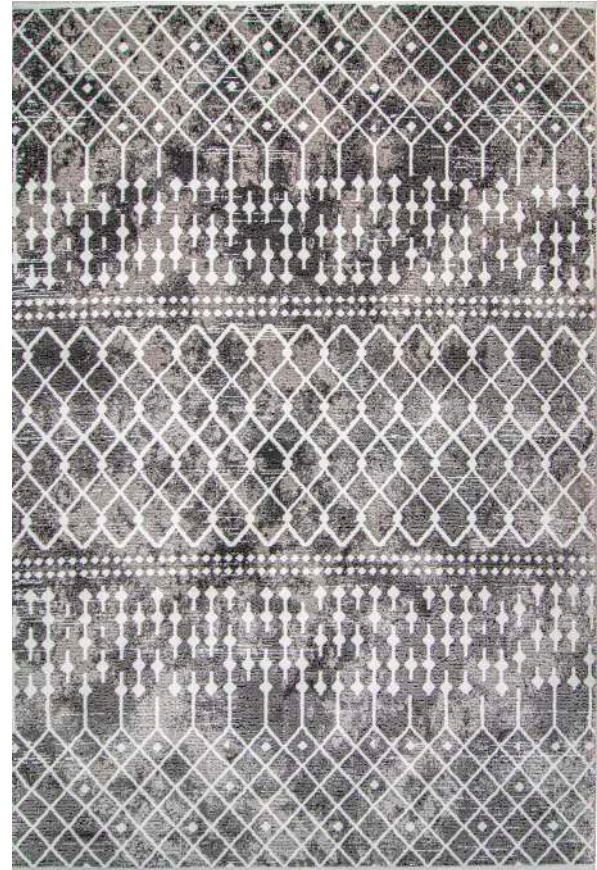

2230 Grey

Pile : 100% Polyester | **Pile Height: 12 mm** | Weight: +/- 2400 gr/m²