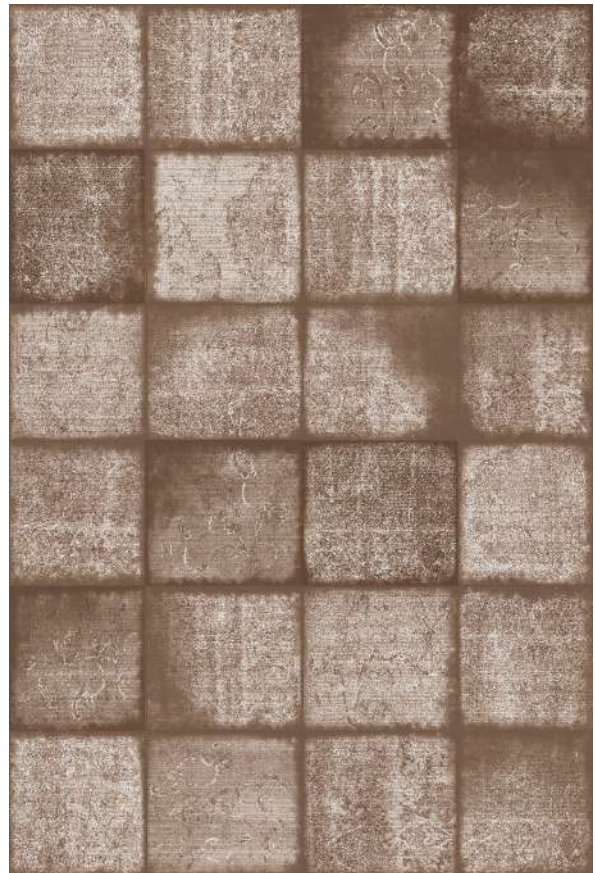

0607 Black

Pile : 100% Polyester | **Pile Height: 7 mm** | Weight: +/- 1200 gr/m²

WASHBAR

Available Sizes : 080x150 | 080x300 | 120x180 | 160x230 | 200x290

0609 Red

0611 Grey

0611 Brown

Pile : 100% Polyester | **Pile Height: 7 mm** | Weight: +/- 1200 gr/m²