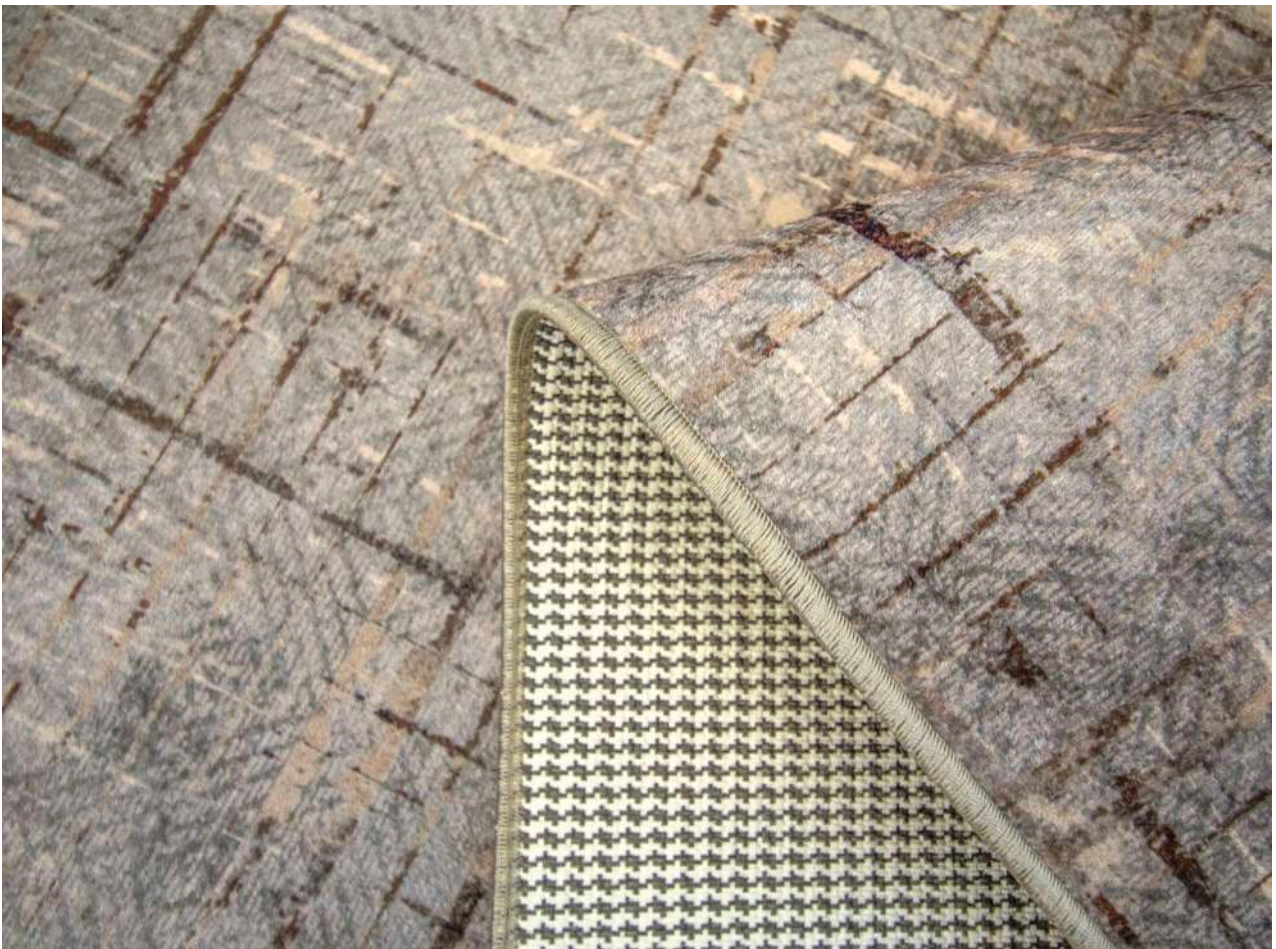

Pile : 100% PP | Pile Height: 20 mm | Weight: +/- 1800 gr/m²

WASHBAR
SULTAN
collection

Proud to be a
Sedex
Member

WASHBAR

Available Sizes : 080x150 | 080x300 | 120x180 | 160x230 | 200x290

0010 Grey

0010 Vizon