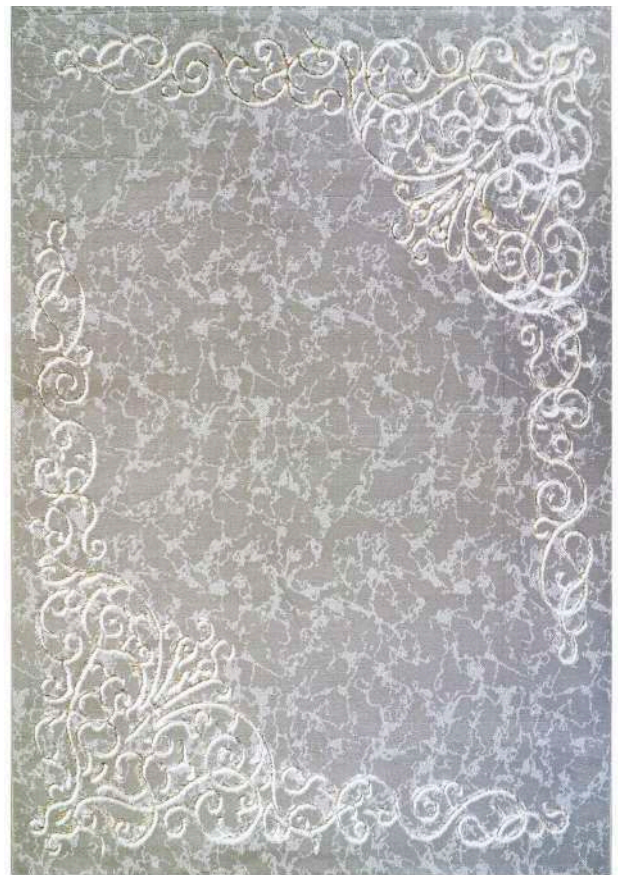

Pile: 100% PP | **Pile Height: 10 mm** | Weight: +/- 1500 gr/m²

RESITAL LUXURY

SAHIKA

collection

S0100 Beige

S0100 Grey

S0110 Grey

S0110 Vizon