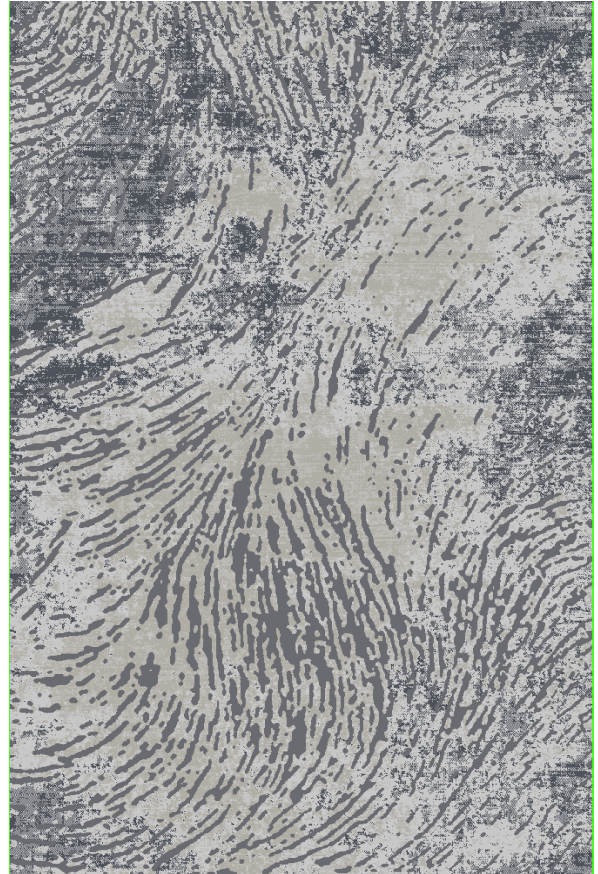

RESITAL LUXURY

Available Sizes 080x150 | 080x300 | 120x170 | 160x230 | 200x290

3310 Grey

Pile : 100% Polyester | **Pile Height: 12 mm** | Weight: +/- 2.400 g/m²