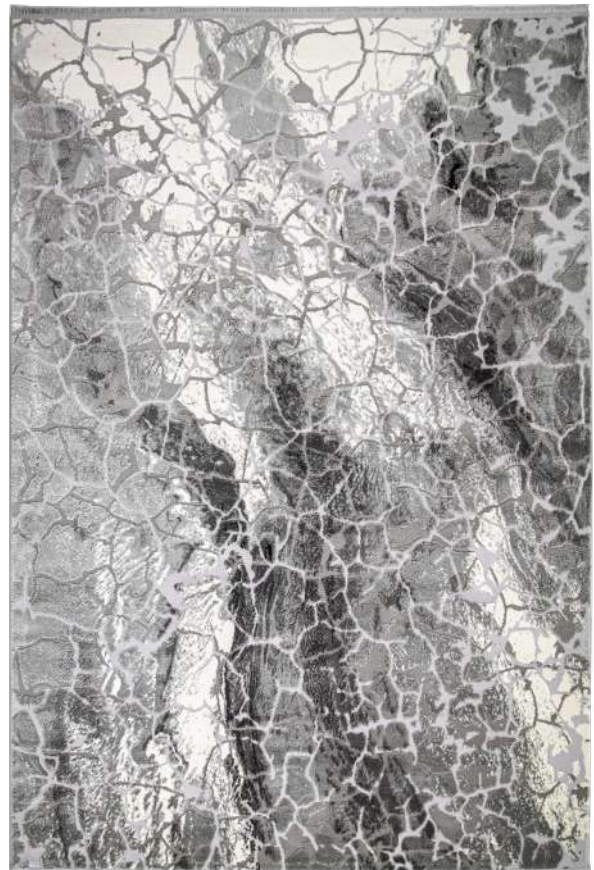

YASMIN
collection

2430 Grey

2430 Beige

2430 Cream

2440 Grey

Pile : 90% Acrylic, 10% Polyester | **Pile Height: 12 mm** | Weight: +/- 2600 gr/m²

RESITAL PREMIUM

LUCA